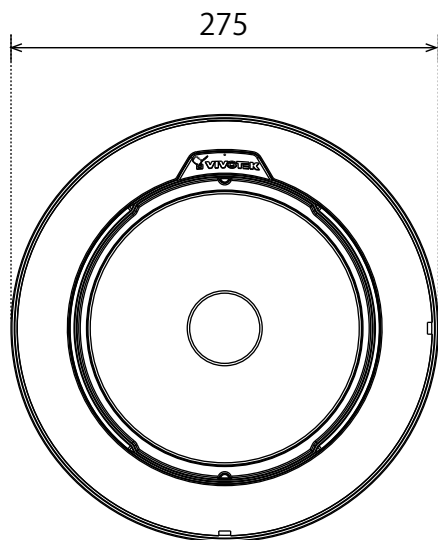

■ 仕様

項目	MA9322-EHTV
System Information	
CPU	Multimedia SoC (System-on-Chip)
Flash	8 GB
RAM	4 GB
Camera Features	
Image Sensor	1/2.7" Progressive CMOS
Maximum Resolution	2688x1920 (5MP) × 4
Lens Type	Motorized, Vari-focal, Remote Focus
Focal Length	f = 3.7 ~ 7.7 mm
Aperture	F1.9 ~ F2.9
Iris type	Fixed-iris
Field of View	84.4° ~ 40.0° (Horizontal) 59.8° ~ 28.6° (Vertical) 104.5° ~ 49.2° (Diagonal)
Shutter Time	1/5 sec. to 1/32,000 sec.
WDR Technology	WDR Pro
Day/Night	Yes
Removable IR-cut filter	Yes
IR Illuminators	Built-in IR illuminators, effective up to 30 meters with Smart IR
Minimum Illumination	0.095 Lux @ F1.9 (Color) 0.005 Lux @ F1.9 (B/W) 0 Lux with IR Illuminators on
Tilt Range	0° ~ 105° each lens
Rotation Range	±90° each lens
Pan/Tilt/Zoom Functionalities	ePTZ: 48x digital zoom (4x on IE plug-in, 12x built-in)
Storage	Seamless Recording to MicroSD/SDHC/SDXC card and recording to network attached storage (NAS)
Built-in Installation Aids	Remote Focus, Remote Zoom
Video	
Compression	H.265, H.264, MJPEG
Maximum Frame Rate	30 fps @ (2688 × 1920) × 4
Maximum Streams	3 simultaneous streams
S/N Ratio	67 dB
Dynamic Range	120 dB

■寸法図

単位 : mm