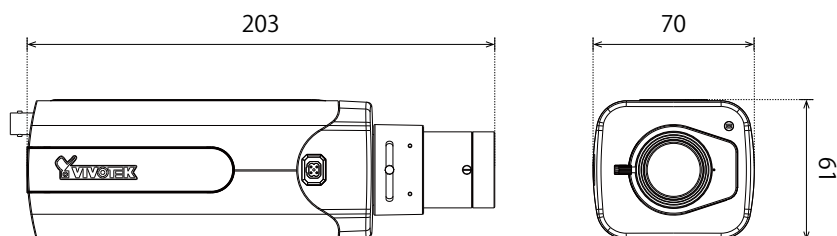

■ 仕様

項目	IP9165-LPC
Dynamic Range	140 dB
Video Streaming	Adjustable resolution, quality and constant bit rate control, Smart Stream III
Image Settings	Time stamp, text overlay, flip & mirror;Configurable brightness, contrast, saturation, sharpness, white balance,exposure control, gain, backlight compensation, privacy masks; Scheduled profile settings, DIS, video rotation, 3DNR,defog
Audio	
Audio Capability	Two-way Audio (full duplex)
Compression	G.711, G.726
Interface	External microphone input External line output
Network	
Users	Live viewing for up to 10 clients
Protocols	IPv4, IPv6, TCP/IP, HTTP, HTTPS, UPnP, RTSP/RTP/RTCP, IGMP, CIFS/SMB, SMTP, FTP, DHCP,NTP, DNS, DDNS, PPPoE, CoS, QoS, SNMP,802.1X, UDP, ICMP, ARP, TLS, SSL
Interface	10 Base-T/100 Base-TX/1000 Base-T Ethernet(RJ-45) *It is highly recommended to use standard CAT5e & CAT6 cables which are compliant with the 3P/ETL standard.
ONVIF	Supported, specification available at www.onvif.org
Intelligent Video	
Video Motion Detection	Five-window video motion detection
Alarm and Event	
Alarm Triggers	Motion detection, manual trigger, digital input, periodical trigger, system boot, recording notification, camera tampering detection, audio detection, MicroSD card life expectancy
Alarm Events	Event notification using digital output, HTTP,SMTP, FTP, NAS server and MicroSD card File upload via HTTP, SMTP, FTP, NAS server and MicroSD card
General	
Connectors	RJ-45 cable connector for 10/100/1000Mbps Network/PoE connection Audio input Audio output DC 12V power input*1 AC 24V power input *1 Digital input*2 Digital output*2 RS485*1 BNC*1
LED Indicator	System power and status indicator
Power Input	DC12V/AC24V IEEE 802.3af PoE
Power Consumption	DC 12V: Max. 9 W AC 24V: Max. 18 W PoE: Max. 9.06 W
Dimensions	(9-50mm):263 (D) × 78 (W) × 84 (H) mm (12-40mm):203 (D) × 70 (W) × 61 (H) mm
Weight	680 g (without lens) 790 g (with lens)

■ 寸法図

(9-50mm)

(12-40mm)

単位 : mm