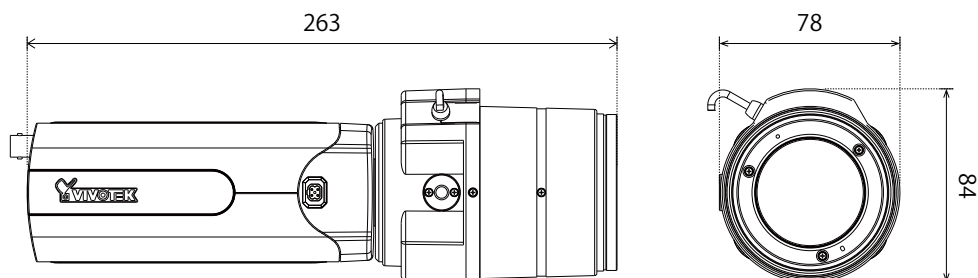

■ 仕様

項目	IP9165-LPC
Safety Certifications	CE, LVD, FCC Class B, VCCI, C-Tick, UL
Operating Temperature	Starting Temperature: 0°C ~ 50°C (32°F ~ 122°F) Working Temperature: -10°C ~ 60°C (14°F ~ 140°F)
Humidity	90%
Warranty	36 months
System Requirements	
Operating System	Microsoft Windows 8/7
Web Browser	Mozilla Firefox 7~43 (streaming only) Internet Explorer 10/11
Other Players	VLC: 1.1.11 or above QuickTime: 7 or above
Included Accessories	
Others	Quick installation guide, warranty card, lens, camera stand, screw pack

■ 寸法図

(9-50mm)