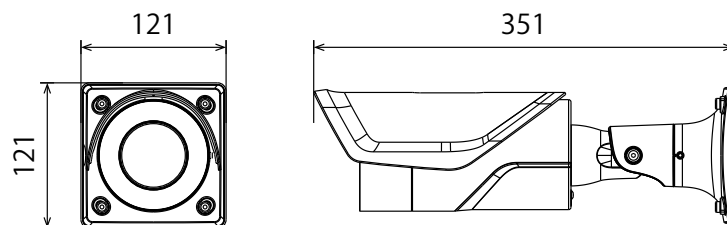

## ■ 仕様

項目	IB9365-HT
LED Indicator	System power and status indicator
Power Input	AC 24V, DC 12V, IEEE 802.3af PoE Class 0
Power Consumption	PoE: Max. 11.9 W DC 12V: Max. 9 W AC 24V: Max. 10.5 W
Dimensions	(4-9mm): 121 × 121 × 415 mm (w/ junction box) 121 × 121 × 351 mm (w/o junction box)  (12-40mm): 121 × 121 × 444 mm (w/ junction box) 121 × 121 × 380 mm (w/o junction box)
Weight	(4-9mm):1,942 g (w/ junction box)、1,475 g (w/o junction box) (12-40mm):2,116 g (w/ junction box)、1,649 g (w/o junction box)
Certifications	IP66, IK10 (Metal Housing), NEMA 4X
Safety Certifications	CE, LVD, FCC Class A, VCCI, C-Tick, UL,EN50121-4
Operating Temperature	Starting Temperature : -10° C ~ 60° C (14° F ~ 140° F) Working Temperature (IR off) : -30° C ~ 60° C (-22° F ~ 140° F) Working Temperature (IR on) : -30° C ~ 50° C (-22° F ~ 122° F)
Humidity	90%
Warranty	36 months
System Requirements	
Operating System	Microsoft Windows 8/7 Mac 10.12 (Chrome only)
Web Browser	Chrome 58.0 or above Internet Explorer 10/11
Other Players	VLC: 1.1.11 or above
Included Accessories	
Others	Quick installation guide, warranty card,screw pack, alignment sticker, junction box

■ 寸法図

**(4-9mm)**

w/ junction box

w/o junction box

**(12-40mm)**

w/ junction box

w/o junction box

単位 : mm