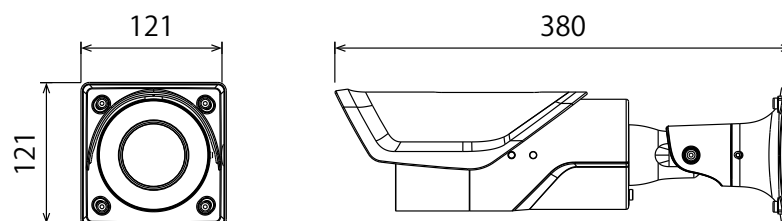

## ■ 仕様

項目	IB9365-HT
LED Indicator	System power and status indicator
Power Input	AC 24V, DC 12V, IEEE 802.3af PoE Class 0
Power Consumption	PoE: Max. 11.9 W DC 12V: Max. 9 W AC 24V: Max. 10.5 W
Dimensions	(4-9mm): 121 × 121 × 415 mm (w/ junction box) 121 × 121 × 351 mm (w/o junction box)  (12-40mm): 121 × 121 × 444 mm (w/ junction box) 121 × 121 × 380 mm (w/o junction box)
Weight	(4-9mm):1,942 g (w/ junction box)、1,475 g (w/o junction box) (12-40mm):2,116 g (w/ junction box)、1,649 g (w/o junction box)
Certifications	IP66, IK10 (Metal Housing), NEMA 4X
Safety Certifications	CE, LVD, FCC Class A, VCCI, C-Tick, UL,EN50121-4
Operating Temperature	Starting Temperature : -10° C ~ 60° C (14° F ~ 140° F) Working Temperature (IR off) : -30° C ~ 60° C (-22° F ~ 140° F) Working Temperature (IR on) : -30° C ~ 50° C (-22° F ~ 122° F)
Humidity	90%
Warranty	36 months
System Requirements	
Operating System	Microsoft Windows 8/7 Mac 10.12 (Chrome only)
Web Browser	Chrome 58.0 or above Internet Explorer 10/11
Other Players	VLC: 1.1.11 or above
Included Accessories	
Others	Quick installation guide, warranty card,screw pack, alignment sticker, junction box

■ 寸法図

**(4-9mm)**

w/ junction box

w/o junction box

**(12-40mm)**

w/ junction box

w/o junction box

単位 : mm