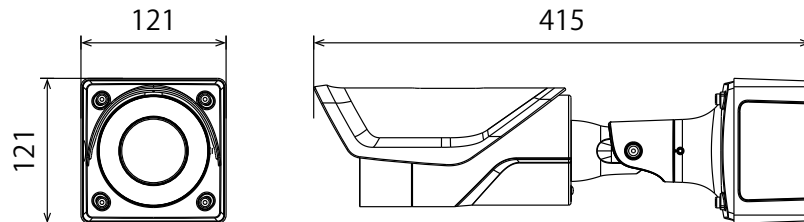

■ 寸法図

(4-9mm)

w/ junction box