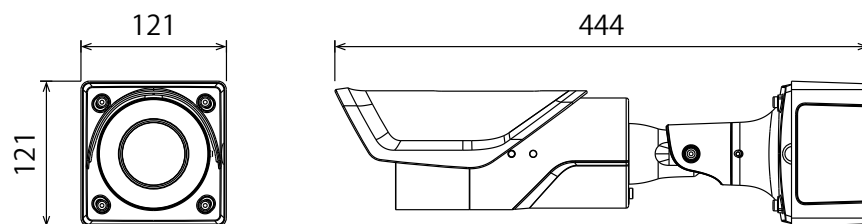

## ■ 仕様

項目	IB9365-HT
LED Indicator	System power and status indicator
Power Input	AC 24V, DC 12V, IEEE 802.3af PoE Class 0
Power Consumption	PoE: Max. 11.9 W DC 12V: Max. 9 W AC 24V: Max. 10.5 W
Dimensions	(4-9mm): 121 × 121 × 415 mm (w/ junction box) 121 × 121 × 351 mm (w/o junction box)  (12-40mm): 121 × 121 × 444 mm (w/ junction box) 121 × 121 × 380 mm (w/o junction box)
Weight	(4-9mm):1,942 g (w/ junction box)、1,475 g (w/o junction box) (12-40mm):2,116 g (w/ junction box)、1,649 g (w/o junction box)
Certifications	IP66, IK10 (Metal Housing), NEMA 4X
Safety Certifications	CE, LVD, FCC Class A, VCCI, C-Tick, UL,EN50121-4
Operating Temperature	Starting Temperature : -10° C ~ 60° C (14° F ~ 140° F) Working Temperature (IR off) : -30° C ~ 60° C (-22° F ~ 140° F) Working Temperature (IR on) : -30° C ~ 50° C (-22° F ~ 122° F)
Humidity	90%
Warranty	36 months
System Requirements	
Operating System	Microsoft Windows 8/7 Mac 10.12 (Chrome only)
Web Browser	Chrome 58.0 or above Internet Explorer 10/11
Other Players	VLC: 1.1.11 or above
Included Accessories	
Others	Quick installation guide, warranty card,screw pack, alignment sticker, junction box

■ 寸法図

**(4-9mm)**

w/ junction box

w/o junction box

**(12-40mm)**

w/ junction box

w/o junction box

単位 : mm