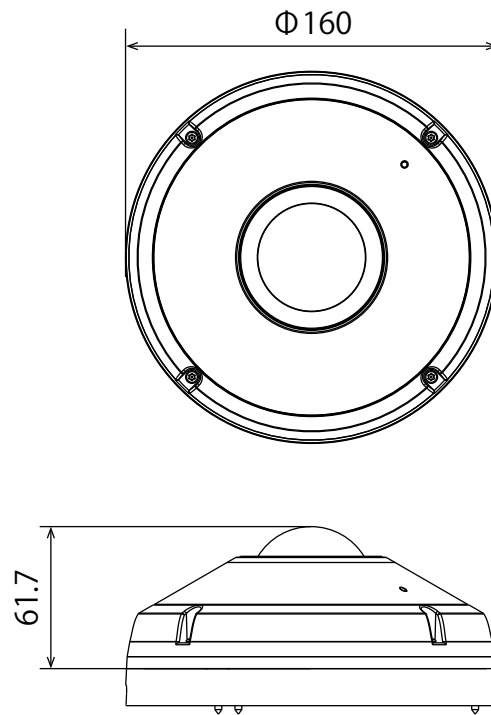

## ■ 仕様

項目	FE9391-EV
Model	12MP 360° Panomorph Camera, 360° 20M IR, IP66, IK10, EN50155
System Information	
CPU	Multimedia SoC (System-on-Chip)
Flash	256 MB
RAM	1 GB
Camera Features	
Image Sensor	1/1.7" Progressive CMOS in 4000 × 3000
Maximum Resolution	2816 × 2816
Lens Type	Fixed-focal
Focal Length	f = 1.29 mm
Aperture	F2.2
Field of View	180° (Horizontal), 180° (Vertical), 180° (Diagonal)
Shutter Time	1/5 sec. to 1/16,000 sec.
WDR Technology	WDR Pro
Day/Night	Removable IR-cut filter for day & night function
Minimum Illumination	0.18 Lux @ F2.2 (Color) <0.001 Lux @ F2.2 (B/W)
Pan Range	353°
Tilt Range	65°
Rotation Range	180°
Pan/Tilt/Zoom Functionalities	ePTZ: 12x digital zoom (12x on IE plug-in)
Storage	Seamless Recording to MicroSD/SDHC/SDXC card and recording to network attached storage (NAS)
Built-in Installation Aids	Pixel calculator
Video	
Compression	H.265, H.264, MJPEG
Maximum Frame Rate	30 fps @ 2816 × 2816
Maximum Streams	4 simultaneous streams
S/N Ratio	42.9 dB
Dynamic Range	120 dB
Video Streaming	Adjustable resolution, quality and constant bit rate control, Smart Stream III

■寸法図

単位 : mm