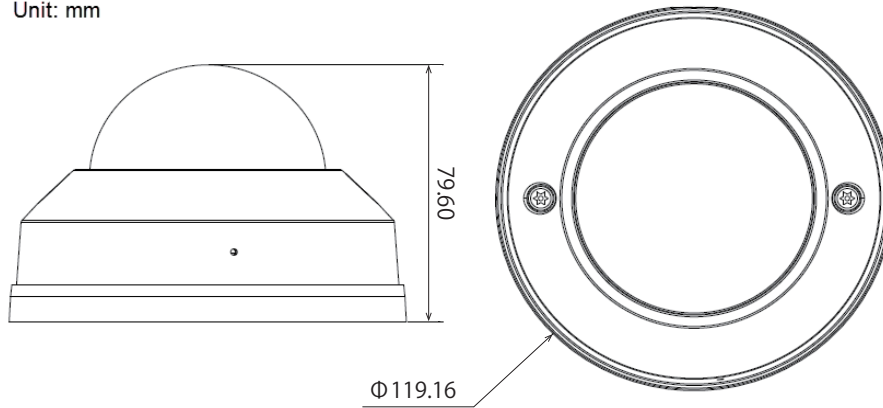

特長

- 1/2.8" 2MP Starlight CMOS sensor
- Fixed 2.8mm, F2.0
- WDR 120dB
- Smart IR with 30m effective range
- IVS embedded
- Corridor mode, ROI, Defog
- 3 axis angle adjustment
- Built-in microphone
- MicroSD/SDHC/SDXC card slot up to 128GB
- 1 Alarm in / 1 Alarm out
- IP67 weatherproof
- IK08 vandalproof

仕様

項目	D4220
Description	2MP Outdoor IR Mini Dome
Frame rate	30fps @ 1920 x 1080
Video Compression	H.265、H.264、MJPEG
Image Sensor	1/2.8" Starlight CMOS
Lens	2.8mm、F2.0
Horizontal View Angle	100°
IR Illuminators	Smart IR with 30m effective range
Min. Illumination	0.005 lux @ F2.0 (color) 0.0005 lux @ F2.0 (B/W)
WDR	120dB
Image Settings	Corridor mode、ROI、Defog
Audio Support	Two-way (full duplex) with built-in microphone
Alarm I/O	1 / 1
Analog Video Output	-
RS-485	-
ONVIF	2.4 & Profile S
Supported Protocols	IPv4、IPv6、Bonjour、TCP/IP、DHCP、DNS、DynDNS、PPPoE、ARP、ICMP、FTP、SMTP、NTP、UPnP、RTSP、RTP、RTCP、HTTP、HTTPS、SSL、TCP、UDP
Local Storage	MicroSD/SDHC/SDXC card slot up to 128GB
Power	12V DC、802.3af PoE
Weather/Vandal-proof	IP67 Weatherproof IK08 Vandalproof
Operating Conditions	Starting: -10° C - 60° C Working: -30° C - 60° C
Dimensions	φ 119 x 80mm
Weight	400g
Accessory	AD-J01 Junction box、AD-M05 Wall mount
Video Management Software	Z+ Free 253ch Management Software

■寸法図

Unit: mm

単位 : mm