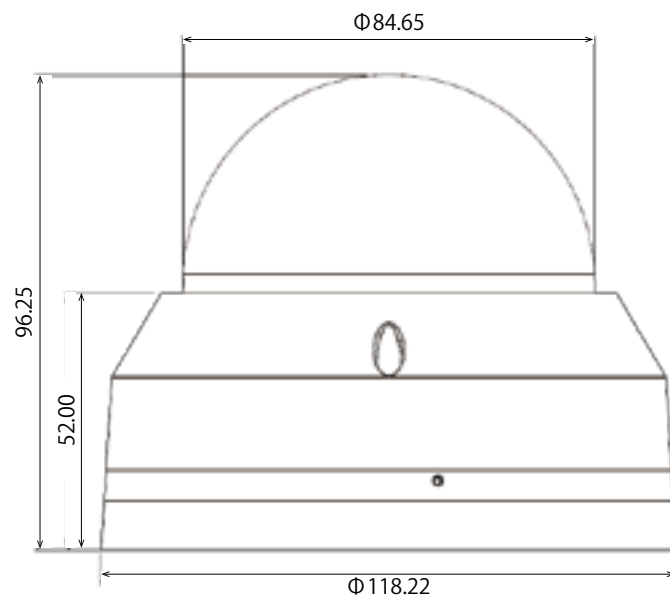

特長

- 1/2.8" 3MP CMOS sensor
- Motorized 2.8–12mm, F1.6, P-iris
- Smart Focus
- WDR 120dB
- Smart IR with 35m effective range
- IVS embedded
- Corridor mode, ROI, Defog
- 3 axis angle adjustment
- MicroSD/SDHC/SDXC card slot up to 128GB
- 2 Alarm in / 1 Alarm out
- IP67 weatherproof
- IK10 vandalproof

仕様

項目	CD6330
Description	3MP Motorized Outdoor IR Dome
Frame Rate	30fps @ 2048 x 1536
Video Compression	H.265、H.264、MJPEG
Image Sensor	1/2.8" CMOS
Lens	Motorized 2.8–12mm、 F1.6、Smart Focus、P-iris
Horizontal View Angle	96° – 35°
IR Illuminators	Smart IR with 35m effective range
Min. Illumination	0.01 lux @ F1.6 (color) 0.001 lux @ F1.6 (B/W)
WDR	120dB
Image Settings	Corridor mode、ROI、Defog
Audio Support	Two-way (full duplex)
Alarm I/O	2 / 1
Analog Video Output	Yes
RS-485	Yes
ONVIF	2.4 & Profile S
Supported Protocols	IPv4、IPv6、Bonjour、TCP/IP、DHCP、DNS、DynDNS、PPPoE、ARP、ICMP、FTP、SMTP、NTP、UPnP、RTSP、RTP、RTCP、HTTP、HTTPS、SSL、TCP、UDP
Local Storage	MicroSD/SDHC/SDXC card slot up to 128GB
Power	12V DC、802.3af PoE
Weather/Vandal-proof	IP67 weatherproof IK10 vandalproof
Operating Conditions	Starting: -10° C – 60° C Working: -30° C – 60° C
Dimensions	Φ 118 x 96mm
Weight	696g
Accessory	AD-M06 Wall mount AZ-J01 Junction box
Video Management Software	Free 253 software – Z+

■ 寸法図

単位 : mm